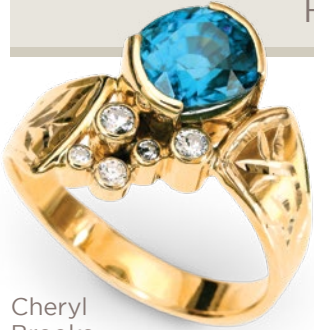

Ameriprise 
Financial®

Joseph Padula

610.897.2817

Joseph.Padula@ampf.com

ebe
EVE BALBONI
evebalboni.com

SAVE THE DATE

SPRING 2025 FINE CRAFT FAIR

Foundry 48, Lititz, PA