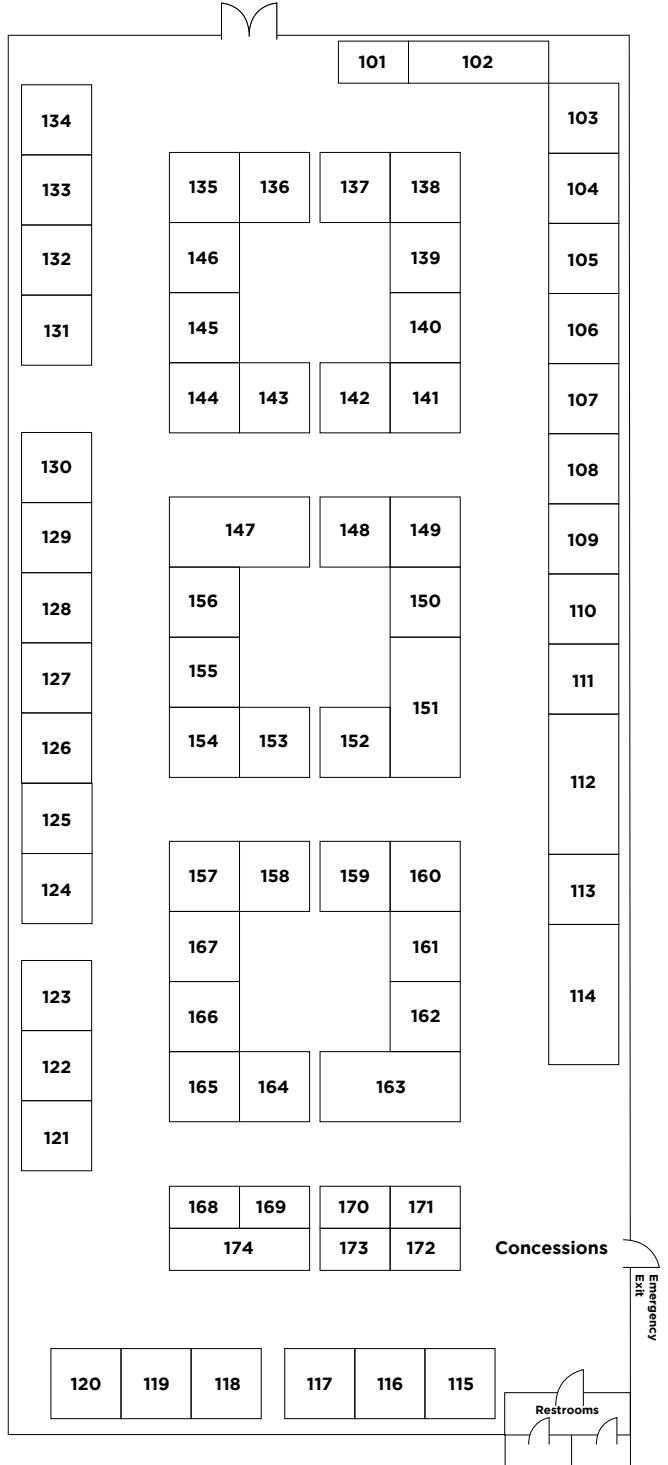

118 David Welsh

153 Duane Wendling
The Hawthorn Shop

Guild Booths

112 Chester County Craft
Guild

102 Haverford Guild
of Craftsmen

101 Pennsylvania Guild
of Craftsmen

SHOW FLOOR

FRONT ENTRANCE